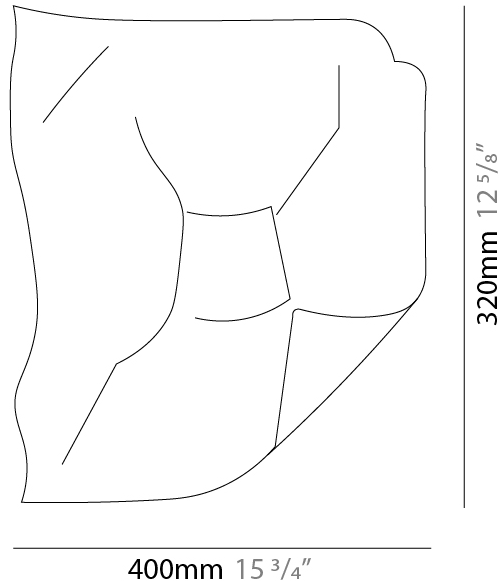

NON SO! SURFACE

D132143- _____
base number

1. To build a product code in our configurator select the specify button on the base model # product page
2. To build a manual product code on this datasheet choose from the options listed below in blue font and add the suffix to the base model #

GENERAL

Series: Non So!
Brand: Knikerboker
Division: Design
Mounting Type: Surface
Mounting Location: Ceiling
Subcategory: Ambient

PHYSICAL

Shape: Square
Length (mm): 320
Length (in): 12 ⁵/₈
Height (mm): 400
Height (in): 15 ³/₄
Extension (mm): 160
Extension (in): 6 ⁵/₁₆
Light Distribution: Indirect
Fixture Finish: EWH / EBK / MAN / COF / PRD / SLF / GLF / CLF / BRL / EWS / EWG / EWC / EWR / EBS / EBG / EBC / EBC / EBB / MAS / MAD / MAC / MAB / COS / CGO / CCL / CBL / PRS / PRG / PRC / PRB
Fixture Material: Metal

ELECTRICAL

Lamp Type: LED
Input Wattage (W): 10.5
Total Output Wattage (W): 10
Dimming: Tri-Mode (Non-Dimming and Phase Dimming (120Vac only) and 0-10V Dimming)
Driver Included: Yes
Driver Location: Integrated
Driver Type: Constant Current - Universal
Driver Class: Class 2
Input Voltage (V): 120 - 277
Constant Current (MA): 250
Upon Request: 0-10Vdc dimming / Phase dimming @120Vac / Non-dimming 120/277Vac

LED

Number of LEDs: 1
Color Temperature (°K): 3000
Max. Delivered Lumen (lm): 1100
CRI: >85 CRI
Lamp Life (hrs): 50000

OPTICAL

RATINGS AND CERTIFICATIONS

Certified By: Certified for North American Standards
IP rating: IP20