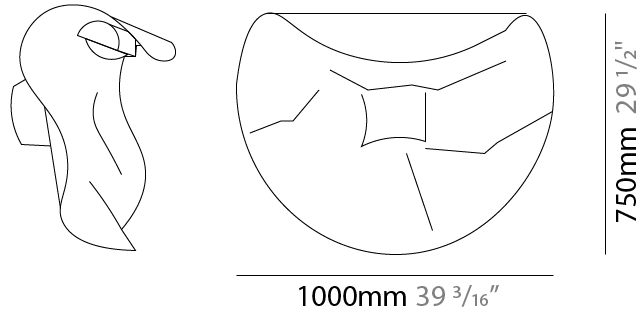

NON SO! SURFACE

D132141- _____
base number

1. To build a product code in our configurator select the specify button on the base model # product page
2. To build a manual product code on this datasheet choose from the options listed below in blue font and add the suffix to the base model #

GENERAL

Series: Non So!
Brand: Knikerboker
Division: Design
Mounting Type: Surface
Mounting Location: Ceiling
Subcategory: Ambient

PHYSICAL

Shape: Abstract
Length (mm): 1000
Length (in): 39 3/8
Height (mm): 750
Height (in): 29 1/2
Extension (mm): 320
Extension (in): 12 5/8
Light Distribution: Indirect
Fixture Finish: EWH / EBK / MAN / COF / PRD / SLF / GLF / CLF / BRL / EWS / EWG / EWC / EWR / EBS / EBG / EBC / EBC / EBB / MAS / MAD / MAC / MAB / COS / CGO / CCL / CBL / PRS / PRG / PRC / PRB
Fixture Material: Metal

ELECTRICAL

Lamp Type: LED
Input Wattage (W): 31.5
Total Output Wattage (W): 30
Dimming: Tri-Mode (Non-Dimming and Phase Dimming (120Vac only) and 0-10V Dimming)
Driver Included: Yes
Driver Location: Integrated
Driver Type: Constant Current - Universal
Driver Class: Class 2
Input Voltage (V): 120 - 277
Constant Current (MA): 250
Upon Request: 0-10Vdc dimming / Phase dimming @120Vac / Non-dimming 120/277Vac

LED

Number of LEDs: 3
Color Temperature (°K): 3000
Max. Delivered Lumen (lm): 3300
CRI: >85 CRI
Lamp Life (hrs): 50000

OPTICAL

RATINGS AND CERTIFICATIONS

Certified By: Certified for North American Standards
IP rating: IP20